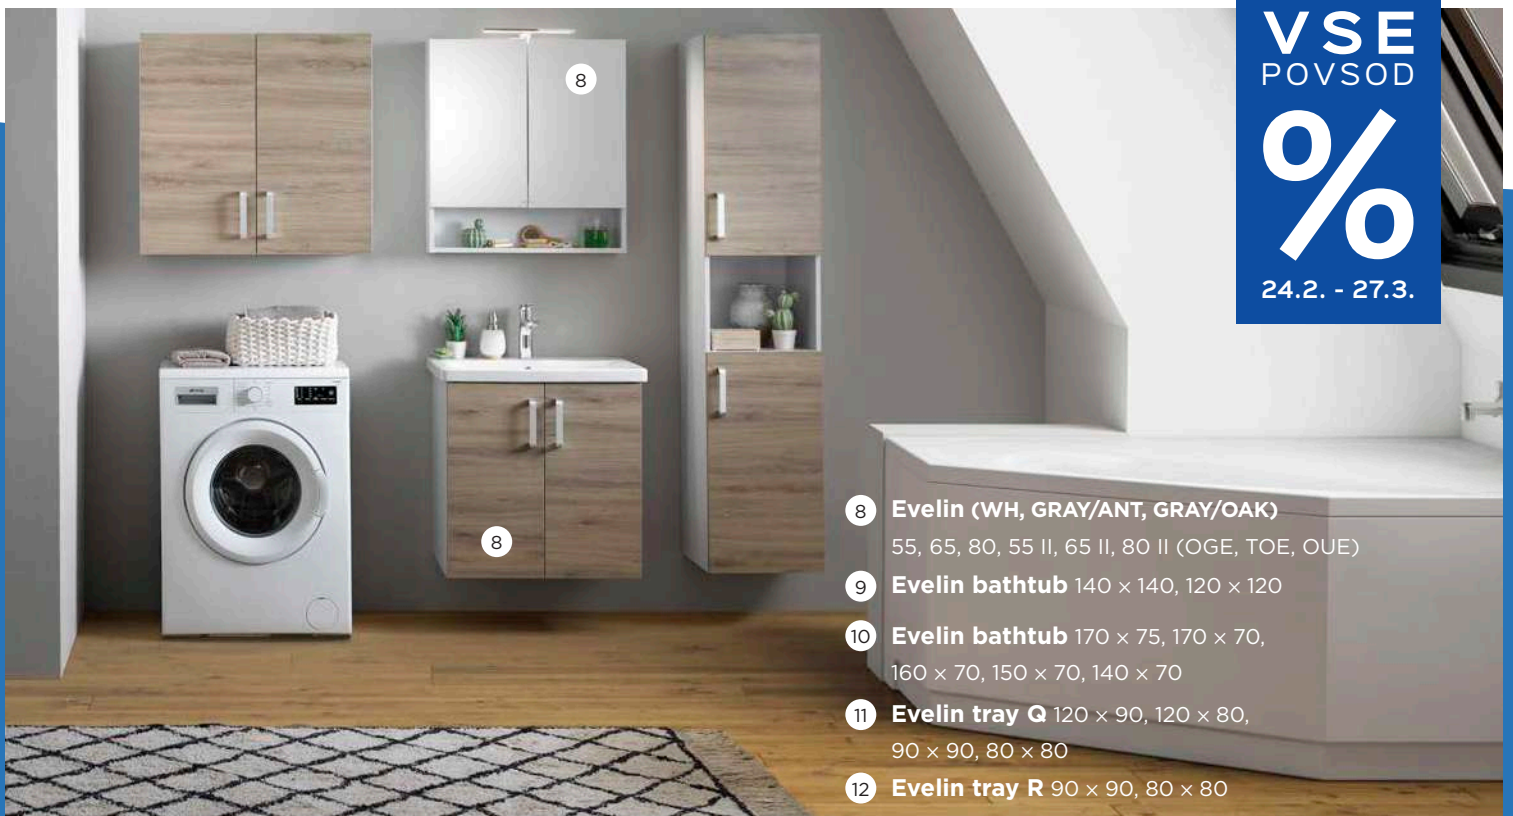

- 8 Evelin (WH, GRAY/ANT, GRAY/OAK)
55, 65, 80, 55 II, 65 II, 80 II (OGE, TOE, OUE)
- 9 Evelin bathtub 140 × 140, 120 × 120
- 10 Evelin bathtub 170 × 75, 170 × 70,
160 × 70, 150 × 70, 140 × 70
- 11 Evelin tray Q 120 × 90, 120 × 80,
90 × 90, 80 × 80
- 12 Evelin tray R 90 × 90, 80 × 80